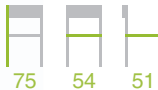

# 38

**OPRITA SEDIE**  
FURNITURE & INTERIOR DESIGN

ST 3074 PG

**3074 / 3082 / 3081**

ST

ST 3082 PL

ST 3081 P