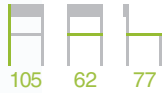

# 38

**OPRITA SEDIE**  
FURNITURE & INTERIOR DESIGN

ST 3074 PG

**3074 / 3082 / 3081**

ST

ST 3082 PL

ST 3081 P